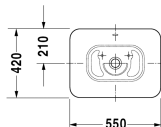

Wash bowl # 0334520000

| < 550 mm > |

Wash bowl	Dimension	Weight	Order number
with overflow, without tap platform, overflow clip chrome included, fixings included, 550 mm			
Colors			
00 White Alpin			
Variant			
☒	550 x 420 mm	12.000 kg	0334520000
Sanitary ceramics with the special WonderGliss surface finish will remain clean and attractive-looking for a long time to come. When ordering WonderGliss please add a "1" as eleventh digit to the model number.			
Accessory			
Push-open waste for washbasins with overflow		0.400 kg	005052
Suitable products			
Console including draws 2 drawers beneath console, 2 console supports, 1 cut-out central, 800 x 550 mm	800 x 550 mm		F08521
Console including draws 1 drawer beneath console, 2 console supports, 1 cut-out central, 1 siphon cover, 600 x 550 mm	600 x 550 mm		F08520
Console including draws 3 drawers beneath consoles, 3 console supports, 1 cut-out left side, 1500 x 550 mm	1500 x 550 mm		F08528
Console including draws 3 drawers beneath consoles, 3 console supports, 1 cut-out right side, 1500 x 550 mm	1500 x 550 mm		F08529
Console including draws 3 drawers beneath consoles, 3 console supports, 2 cut-outs, 1500 x 550 mm	1500 x 550 mm		F08530