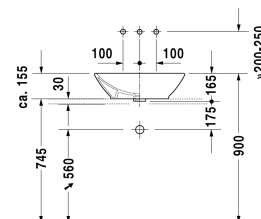

Wash bowl # 0334520000

| < 550 mm > |

Wash bowl	Dimension	Weight	Order number
with overflow, without tap platform, overflow clip chrome included, fixings included, 550 mm			
Colors			
00 White Alpin			
Variant			
☒	550 x 420 mm	12.000 kg	0334520000
Sanitary ceramics with the special WonderGliss surface finish will remain clean and attractive-looking for a long time to come. When ordering WonderGliss please add a "1" as eleventh digit to the model number.			
Accessory			
Push-open waste for washbasins with overflow		0.400 kg	005052
Suitable products			
Console including draws 2 drawers beneath console, 2 console supports, 1 cut-out central, 800 x 550 mm	800 x 550 mm		F08521
Console including draws 1 drawer beneath console, 2 console supports, 1 cut-out central, 1 siphon cover, 600 x 550 mm	600 x 550 mm		F08520
Console including draws 3 drawers beneath consoles, 3 console supports, 1 cut-out left side, 1500 x 550 mm	1500 x 550 mm		F08528
Console including draws 3 drawers beneath consoles, 3 console supports, 1 cut-out right side, 1500 x 550 mm	1500 x 550 mm		F08529
Console including draws 3 drawers beneath consoles, 3 console supports, 2 cut-outs, 1500 x 550 mm	1500 x 550 mm		F08530