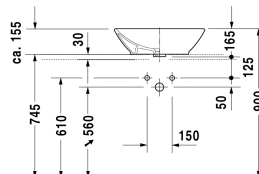

Wash bowl # 0334520000

| < 550 mm > |

Wash bowl	Dimension	Weight	Order number
with overflow, without tap platform, overflow clip chrome included, fixings included, 550 mm			
Colors			
00 White Alpin			
Variant			
☒	550 x 420 mm	12.000 kg	0334520000
Sanitary ceramics with the special WonderGliss surface finish will remain clean and attractive-looking for a long time to come. When ordering WonderGliss please add a "1" as eleventh digit to the model number.			
Accessory			
Push-open waste for washbasins with overflow		0.400 kg	005052
Suitable products			
Console including draws 2 drawers beneath console, 2 console supports, 1 cut-out central, 800 x 550 mm	800 x 550 mm		F08521
Console including draws 1 drawer beneath console, 2 console supports, 1 cut-out central, 1 siphon cover, 600 x 550 mm	600 x 550 mm		F08520
Console including draws 3 drawers beneath consoles, 3 console supports, 1 cut-out left side, 1500 x 550 mm	1500 x 550 mm		F08528
Console including draws 3 drawers beneath consoles, 3 console supports, 1 cut-out right side, 1500 x 550 mm	1500 x 550 mm		F08529
Console including draws 3 drawers beneath consoles, 3 console supports, 2 cut-outs, 1500 x 550 mm	1500 x 550 mm		F08530