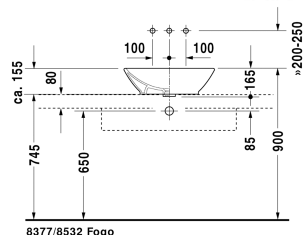

Wash bowl # 0334520000

| < 550 mm > |

Wash bowl	Dimension	Weight	Order number
with overflow, without tap platform, overflow clip chrome included, fixings included, 550 mm			
Colors			
00 White Alpin			
Variant			
☒	550 x 420 mm	12.000 kg	0334520000
Sanitary ceramics with the special WonderGliss surface finish will remain clean and attractive-looking for a long time to come. When ordering WonderGliss please add a "1" as eleventh digit to the model number.			
Accessory			
Push-open waste for washbasins with overflow		0.400 kg	005052
Suitable products			
Console including draws 2 drawers beneath console, 2 console supports, 1 cut-out central, 800 x 550 mm	800 x 550 mm		F08521
Console including draws 1 drawer beneath console, 2 console supports, 1 cut-out central, 1 siphon cover, 600 x 550 mm	600 x 550 mm		F08520
Console including draws 3 drawers beneath consoles, 3 console supports, 1 cut-out left side, 1500 x 550 mm	1500 x 550 mm		F08528
Console including draws 3 drawers beneath consoles, 3 console supports, 1 cut-out right side, 1500 x 550 mm	1500 x 550 mm		F08529
Console including draws 3 drawers beneath consoles, 3 console supports, 2 cut-outs, 1500 x 550 mm	1500 x 550 mm		F08530